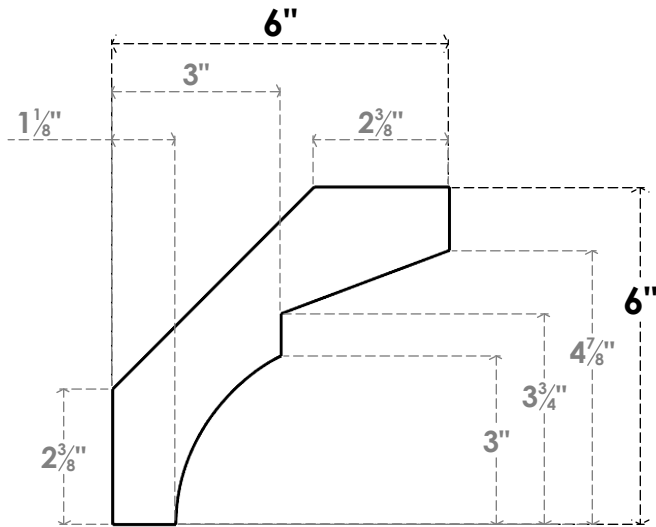

ITEM NUMBER: BRCPO050X06000X06000MON

5"W X 6"D X 6"H MONTEREY ARCHITECTURAL GRADE PVC OPEN BRACE

SIDE PROFILE

FRONT PROFILE

ISOMETRIC

EKENA MILLWORK
2300 WEST MAIN ST.
CLARKSVILLE, TX 75426
TOLL FREE: 866-607-0453
WWW.EKENAMILLWORK.COM