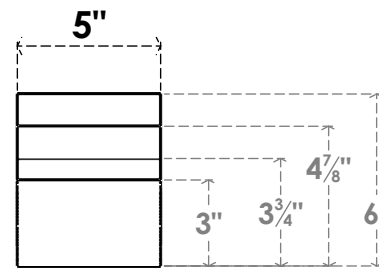

ITEM NUMBER: BRCPO050X06000X06000MON

5"W X 6"D X 6"H MONTEREY ARCHITECTURAL GRADE PVC OPEN BRACE

SIDE PROFILE

FRONT PROFILE

ISOMETRIC

EKENA MILLWORK
2300 WEST MAIN ST.
CLARKSVILLE, TX 75426
TOLL FREE: 866-607-0453
WWW.EKENAMILLWORK.COM