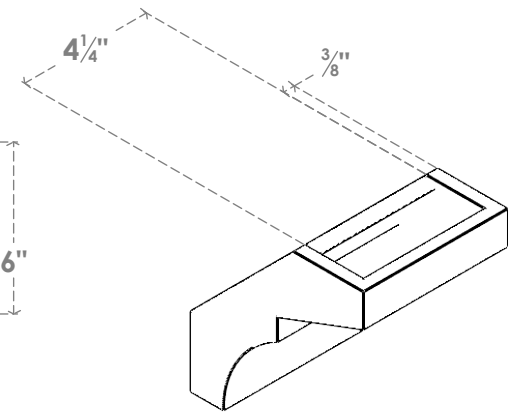

ITEM NUMBER: BRCPO050X06000X06000MON

5"W X 6"D X 6"H MONTEREY ARCHITECTURAL GRADE PVC OPEN BRACE

SIDE PROFILE

FRONT PROFILE

ISOMETRIC

EKENA MILLWORK
2300 WEST MAIN ST.
CLARKSVILLE, TX 75426
TOLL FREE: 866-607-0453
WWW.EKENAMILLWORK.COM